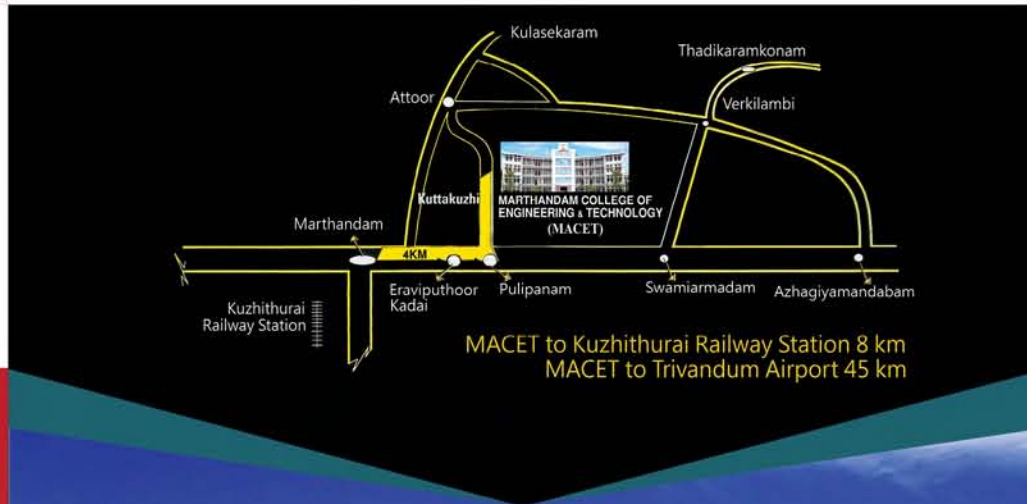

MACET LOCATION

MACET is located in kuttakuzhi village, 6kms from Marthandam Town. The College Campus is linked by road to Eraviputhoorkadai, Swamiyarmadam, Attoor, Kulasekharam, Arumanai, Thiruvattar, Mulagumoodu, Marthandam etc. The campus is spread over 14 acres of prime land with ample watersupply.

ORACLE

HCL

EMC²